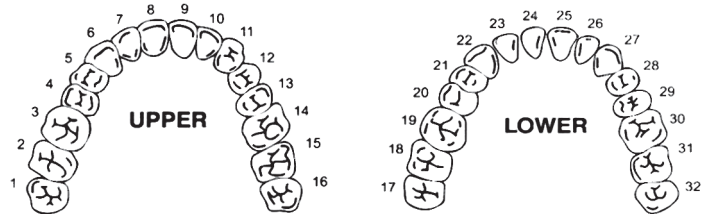

Occlusal Rims       Teeth in Wax

**Finish**  
 **Try-In**

## Framework

UPPER    LOWER

- U P P E R**
- Horseshoe palate
  - Ant/Post Strap
  - Palatal Strap
  - Lab Select

- L O W E R**
- Lingual Plate
  - Lingual Bar
  - Lab Select

- R E T U R N**
- Design Only
  - Framework Only
  - Teeth in Wax
  - Frame/Biteblock
  - Partial Finished